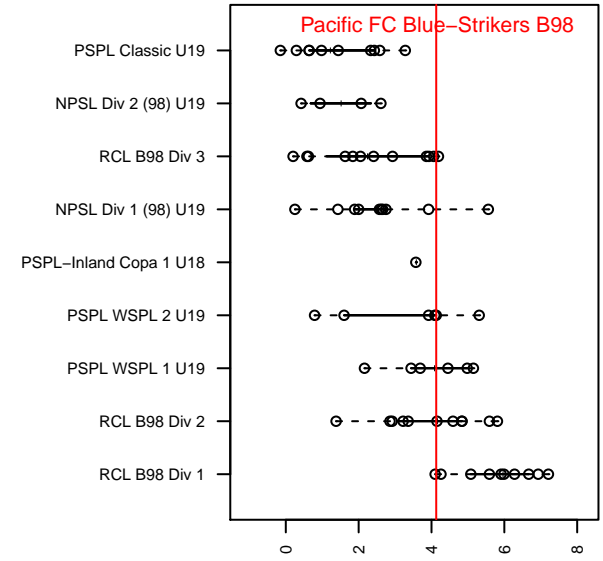

Pacific FC Blue–Strikers B98

Pacific FC
 Battle Ground, WA
 B98 total strength=1703
 attack=30.64 defense=17.11
 fall league = PTT B99 BHS
 notes= Williams 2013

alt names used:
 Pacific FC Strikers 98
 PACIFIC FCPACIFIC FC STRIKERS B98
 Pacific FC Strikers 98
 Pacific FC B98 Strikers

Venues played:
 2016 Clash At the Border Div 2 Gold/Silver U18
 2016 Mt Hood Challenge U17–U19 Gold
 2016 Summer Slam Division 1 Gold/Silver U16
 2016 PTT B99 BHS
 2016 Founders Cup B98 Div A

Pacific FC Blue–Strikers B98
 Dots are actual minus expected GF (blue circles) and GA (red triangles).
 Blue line is smoothed change in attack strength. Red is smoothed change in defense strength.

**attack and defense variance (black dot)
relative to other teams
and top 10 in region**

**attack and defense rating
relative to others at age
and all opponents in last 13 months**

Performance relative to 13 month average